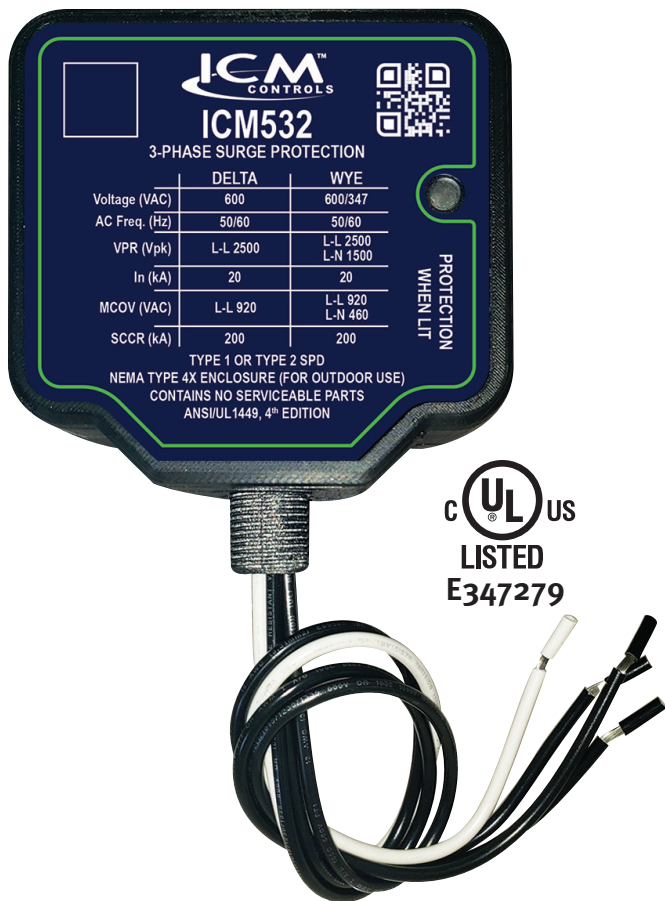

Scan to see a full specifications, installation and agency certification information.

APPLICATIONS:

APPLIANCE | ELECTRICAL | HVAC/R | MARINE | POOL & SPA | RV

REPLACES

- **ASCO:** 420347Y, 420600D
- **Eaton:** SP1-600Y, SP1-600D, SP2-600Y
- **ERICO (Critec):** TDX50C347/600
- **Intermatic:** AG6503, L5F13Y3DG1
- **Siemens:** TPS3L, TPS3G
- **Square D:** SDSA3650, SDSA3650D

FEATURES

- ✓ Delta or Wye configuration
- ✓ NEMA Type 4X watertight plastic enclosure for outdoor and indoor installation
- ✓ Green LED indicates surge protection present
- ✓ Easily connects to electrical panel or disconnect for indoor and outdoor applications
- ✓ UL Listed Type 1 or Type 2 SPD

SPECIFICATIONS

- **Service voltage (3-phase):** 600 VAC Delta or 347/600 VAC Wye
- **Short Circuit Current Rating (SCCR):** 200 kA
- **Nominal discharge current (In):** 20kA
- **Protection mode:**
 - 3 for Delta configuration
 - 6 for Wye configuration (neutral tied to ground)
- **Maximum Continuous Operation Voltage (MCOV):**
 - L-L: 920 VAC
 - L-N: (for Wye configuration only): 460 VAC
- **VPR:**
 - Delta L-L: 2500 VAC
 - Wye L-L: 2500 VAC
 - Wye L-N: 1500 VAC
- **SPD type:** Type 1 (can also be used in Type 2 applications)
- **Surge protection technology:** TFMOV
- **Input power frequency:** 50/60 Hz

OVERVIEW

The **ICM530, ICM531, ICM532 & ICM533** are a series of Type 1 and Type 2 three-phase surge protective devices for three-phase Delta and three-phase Wye configurations.

When a surge occurs, the ICM three-phase surge protective device will absorb the surge up to the specified limitations of the device. ICM incorporates superior thermally protected metal oxide varistor technology into the three-phase surge suppressors, which allows for safe disabling of the surge elements when a surge exceeds the thermal limits of the device. There is a single status light on the controls which identifies operational status when illuminated.