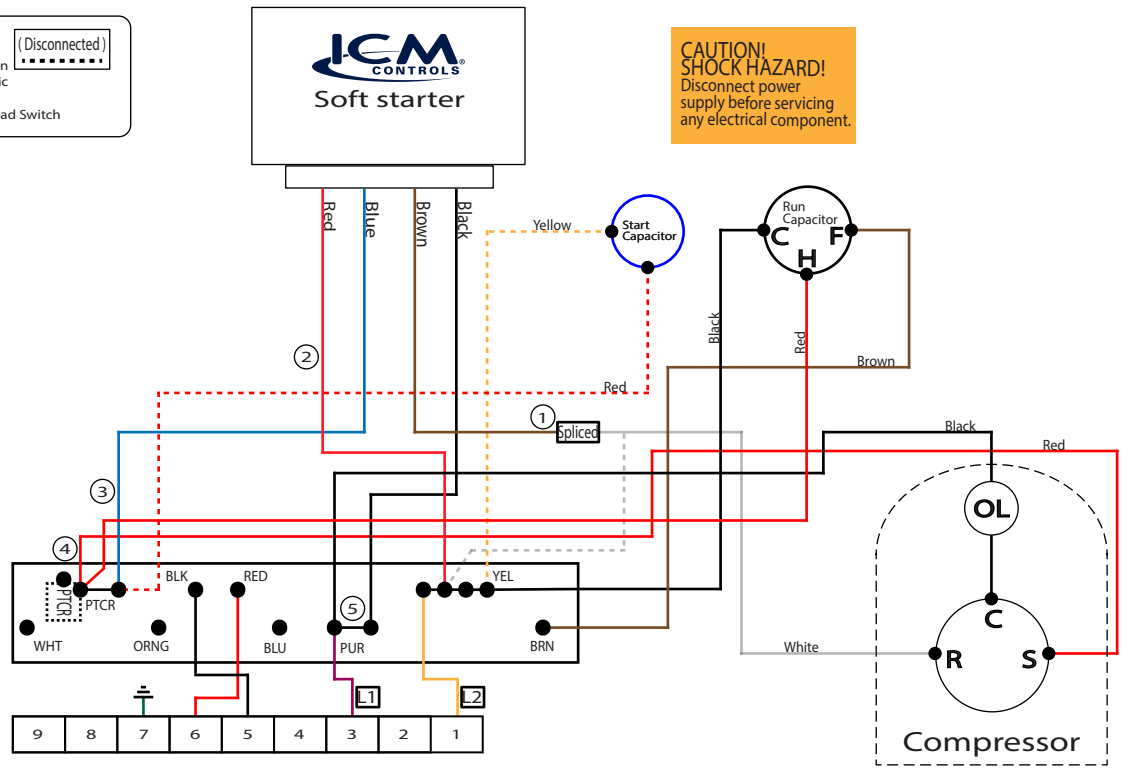

Coleman Mach 8 w/o Pressure Switch

Legend:
 S = Start
 C = Common
 H = Hermatic
 R = Run
 OL = Overload Switch
 (Disconnected)
 (Dotted line)

CAUTION!
SHOCK HAZARD!
 Disconnect power supply before servicing any electrical component.

Coleman Mach 8 w/ Pressure Switch

Legend:
 S = Start
 C = Common
 H = Hermatic
 R = Run
 OL = Overload Switch
 (Disconnected)
 (Dotted line)

CAUTION!
SHOCK HAZARD!
 Disconnect power supply before servicing any electrical component.